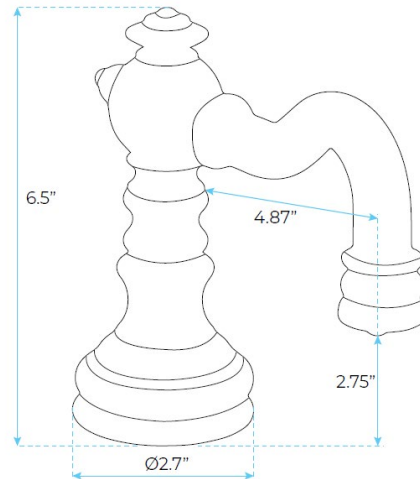

MARSEILLE DECK MOUNT POLISH GOLD ELECTRONIC SOAP DISPENSER SPECS

SPECS:

Product Type: Commercial

Main Construction Material: Brass

Mount Type: Deck

Handle Type: Infra-Red

Power: 4 (D) Batteries / AC Adapter Optional

Soap Pump: 6 Volt Noise-Free PERISTALTIC Pump System

Number of Tap Holes: 1

Valve/Cartridge Type: Solenoid Valve

Sensing Range: Adjustable with optional remote control

Working Soap: Standard liquid Soap

Soap Bottle Capacity: 800ML

Viscosity of Liquid Soap: 0.5ML to 1.5ML, adjustable

Soap Amount Per Use: No